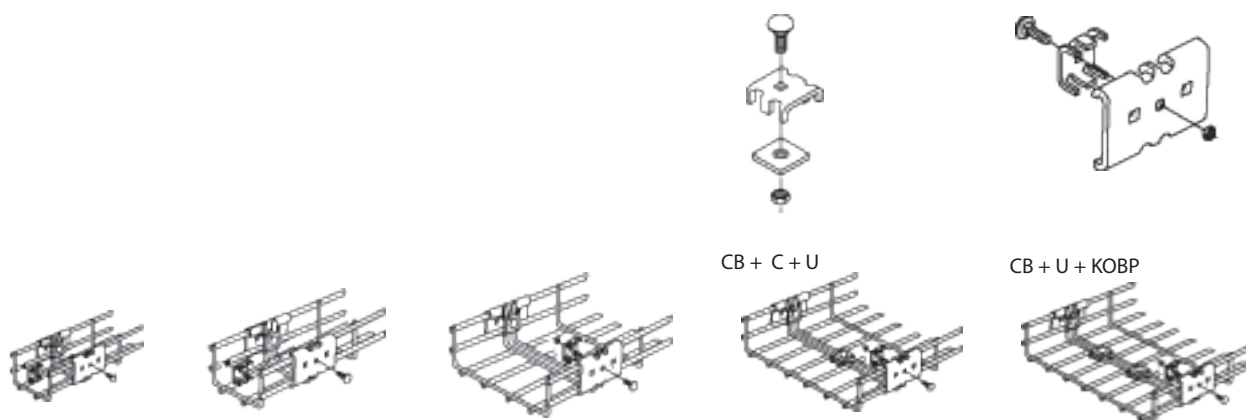

623.929 623.921 CG COUNTER CLAMPING WASHER
hot dip galvanized steel

620.919 620.913 U UNIVERSAL CLAMPING WASHER
Zzink plated steel

623.916 623.914 UG UNIVERSAL CLAMPING WASHER
hot dip galvanized steel

620.964 620.968 KOBP SPLICE PLATE
Zzink plated steel

623.958 623.952 KOBPG SPLICE PLATE
hot dip galvanized steel

60mm
2 X KOBP
2 X U
2 X CB

100mm
2 X KOBP
2 X U
2 X CB

200mm
2 X KOBP
2 X U
2 X CB

300mm
2 X KOBP
3 X U
3 X CB
1 X C

400mm
2 X KOBP
4 X U
4 X CB
2 X C