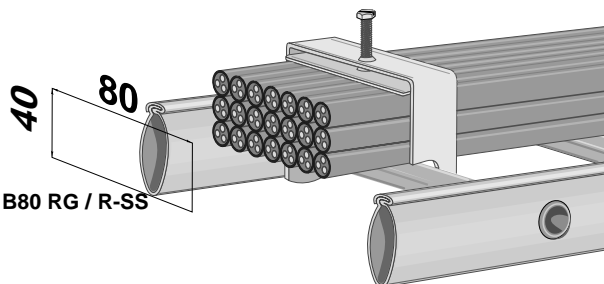

Cable clamps type HG / H-SS

Cable clamps type HG are Hot dip galvanized according to DS/ISO 1461.
 Cable clamps type H-SS are made from stainless steel sis 2343 (ASTM 316)

Hot dip galvanized cable clamps HG

311.190 311.194
 311.307 311.309
 311.459 311.453
 311.611 311.613
 311.750 311.750

cable-diameter

BUNDLE CLAMP B80HG / B80SS

80mm

Cable clamps HG / H-SS

12-19mm
 22-30mm
 36-45mm
 51-61mm
 67-75mm

Cable clamps type H mounted on a wall channel 22V / 50V

Cable clamps type HG / H-SS is to be used with cable plates type KP and wall channels 22V/50V

Cable clamps type RG / R-SS

Hot dip galvanized

Stainless

El no.	EAN no.	El no.	EAN no.	Cable-diameter
3839+	5703796+	3839+	5703796+	
280.807	280.803	290.800	290.802	80mm