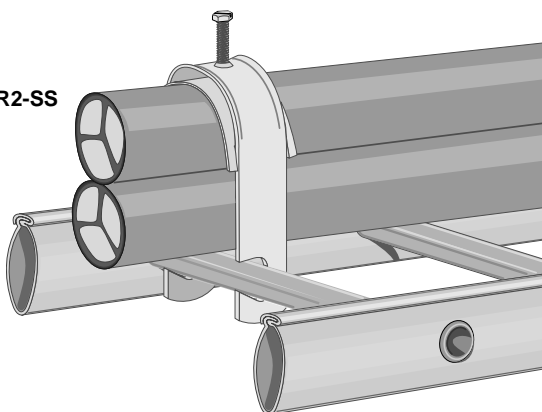

CABLE CLAMPS R2G / R2-SS

283.121	283.125	293.124	293.124	12mm
283.147	283.149	293.140	293.148	14mm
283.176	283.170	293.179	293.179	17mm
283.192	283.194	293.195	293.193	19mm
283.228	283.224	293.221	293.223	22mm
283.260	283.262	293.263	293.261	26mm
283.309	283.309	293.302	293.308	30mm
283.367	283.361	293.360	293.360	36mm
283.406	283.408	293.409	293.407	40mm