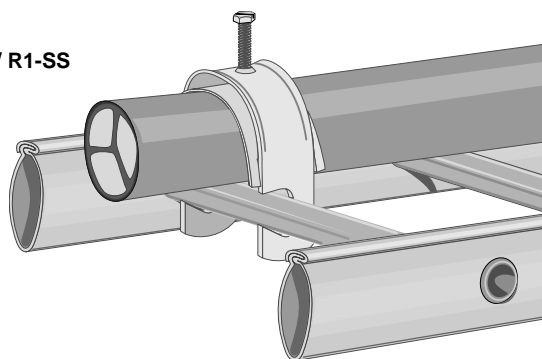

311.190 311.194
 311.307 311.309
 311.459 311.453
 311.611 311.613
 311.750 311.750

cable-diameter

BUNDLE CLAMP B80HG / B80SS

80mm

Cable clamps HG / H-SS

12-19mm
 22-30mm
 36-45mm
 51-61mm
 67-75mm

Cable clamps type H mounted on a wall channel 22V / 50V

Cable clamps type HG / H-SS is to be used with cable plates type KP and wall channels 22V/50V

Cable clamps type RG / R-SS

Hot dip galvanized

Stainless

El no.	EAN no.	El no.	EAN no.	Cable-diameter
3839+	5703796+	3839+	5703796+	
280.807	280.803	290.800	290.802	80mm

281.123	281.121	291.126	291.120	12mm
281.149	281.145	291.142	291.144	14mm
281.178	281.176	291.171	291.175	17mm
281.194	281.190	291.197	291.199	19mm
281.220	281.220	291.223	291.229	22mm
281.262	281.268	291.265	291.267	26mm
281.301	281.305	291.304	291.304	30mm
281.369	281.367	291.362	291.366	36mm
281.408	281.404	291.401	291.403	40mm
281.453	281.459	291.456	291.458	45mm
281.518	281.510	291.511	291.519	51mm
281.563	281.565	291.566	291.564	56mm
281.615	281.619	291.618	291.618	61mm
281.673	281.671	291.676	291.670	67mm
281.754	281.756	291.757	291.755	75mm

CABLE CLAMPS R1G / R1-SS

282.122	282.128	292.125	292.127	12mm
282.148	282.142	292.141	292.141	14mm
282.177	282.173	292.170	292.172	17mm
282.193	282.197	292.196	292.196	19mm
282.229	282.227	292..222	292.226	22mm
282.261	282.265	292.264	292.264	26mm
282.300	282.302	292.303	292.301	30mm
282.368	282.364	292.361	292.363	36mm
282.407	282.401	292.400	292.400	40mm
282.452	282.456	292.455	292.455	45mm
282.517	282.517	292.510	292.516	51mm
282.562	282.562	292.565	292.561	56mm
282.614	282.616	292.617	292.615	61mm