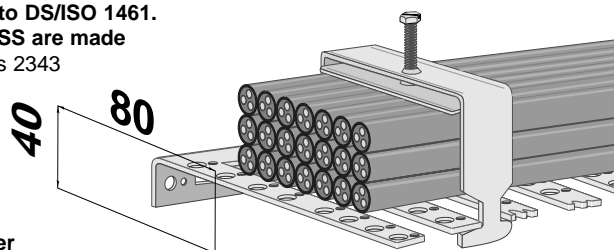

311.190 311.194
 311.307 311.309
 311.459 311.453
 311.611 311.613
 311.750 311.750

cable-diameter

BUNDLE CLAMP B80HG / B80SS

80mm

Cable clamps HG / H-SS

12-19mm
 22-30mm
 36-45mm
 51-61mm
 67-75mm

Cable clamps type H mounted on a wall channel 22V / 50V

Cable clamps type HG / H-SS is to be used with cable plates type KP and wall channels 22V/50V

Cable clamps type RG / R-SS

Hot dip galvanized

Stainless

El no.	EAN no.	El no.	EAN no.	Cable-diameter
3839+	5703796+	3839+	5703796+	
280.807	280.803	290.800	290.802	80mm