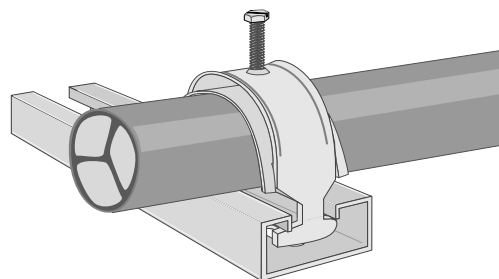

Cable clamps type HG / H-SS

Cable clamps type HG are Hot dip galvanized according to DS/ISO 1461.
 Cable clamps type H-SS are made from stainless steel sis 2343 (ASTM 316)

Hot dip galvanized cable clamps HG

311.190 311.194
 311.307 311.309
 311.459 311.453
 311.611 311.613
 311.750 311.750

cable-diameter

BUNDLE CLAMP B80HG / B80SS

80mm

Cable clamps HG / H-SS

12-19mm
 22-30mm
 36-45mm
 51-61mm
 67-75mm

Cable clamps type H mounted on a wall channel 22V / 50V

Cable clamps type HG / H-SS is to be used with cable plates type KP and wall channels 22V/50V

Cable clamps type RG / R-SS

Hot dip galvanized

Stainless

El no.	EAN no.	El no.	EAN no.	Cable-diameter
3839+	5703796+	3839+	5703796+	
280.807	280.803	290.800	290.802	80mm