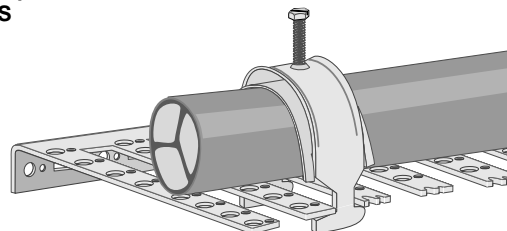

Cable clamps type HG / H-SS

Cable clamps type HG are Hot dip galvanized according to DS/ISO 1461.
 Cable clamps type H-SS are made from stainless steel sis 2343 (ASTM 316)

Hot dip galvanized cable clamps HG

311.190 311.194
 311.307 311.309
 311.459 311.453
 311.611 311.613
 311.750 311.750

cable-diameter

BUNDLE CLAMP B80HG / B80SS

80mm

Cable clamps HG / H-SS

12-19mm
 22-30mm
 36-45mm
 51-61mm
 67-75mm

Cable clamps type H mounted on a wall channel 22V / 50V

Cable clamps type HG / H-SS is to be used with cable plates type KP and wall channels 22V/50V

Cable clamps type RG / R-SS

Hot dip galvanized

Stainless

El no.	EAN no.	El no.	EAN no.	Cable-diameter
3839+	5703796+	3839+	5703796+	
280.807	280.803	290.800	290.802	80mm